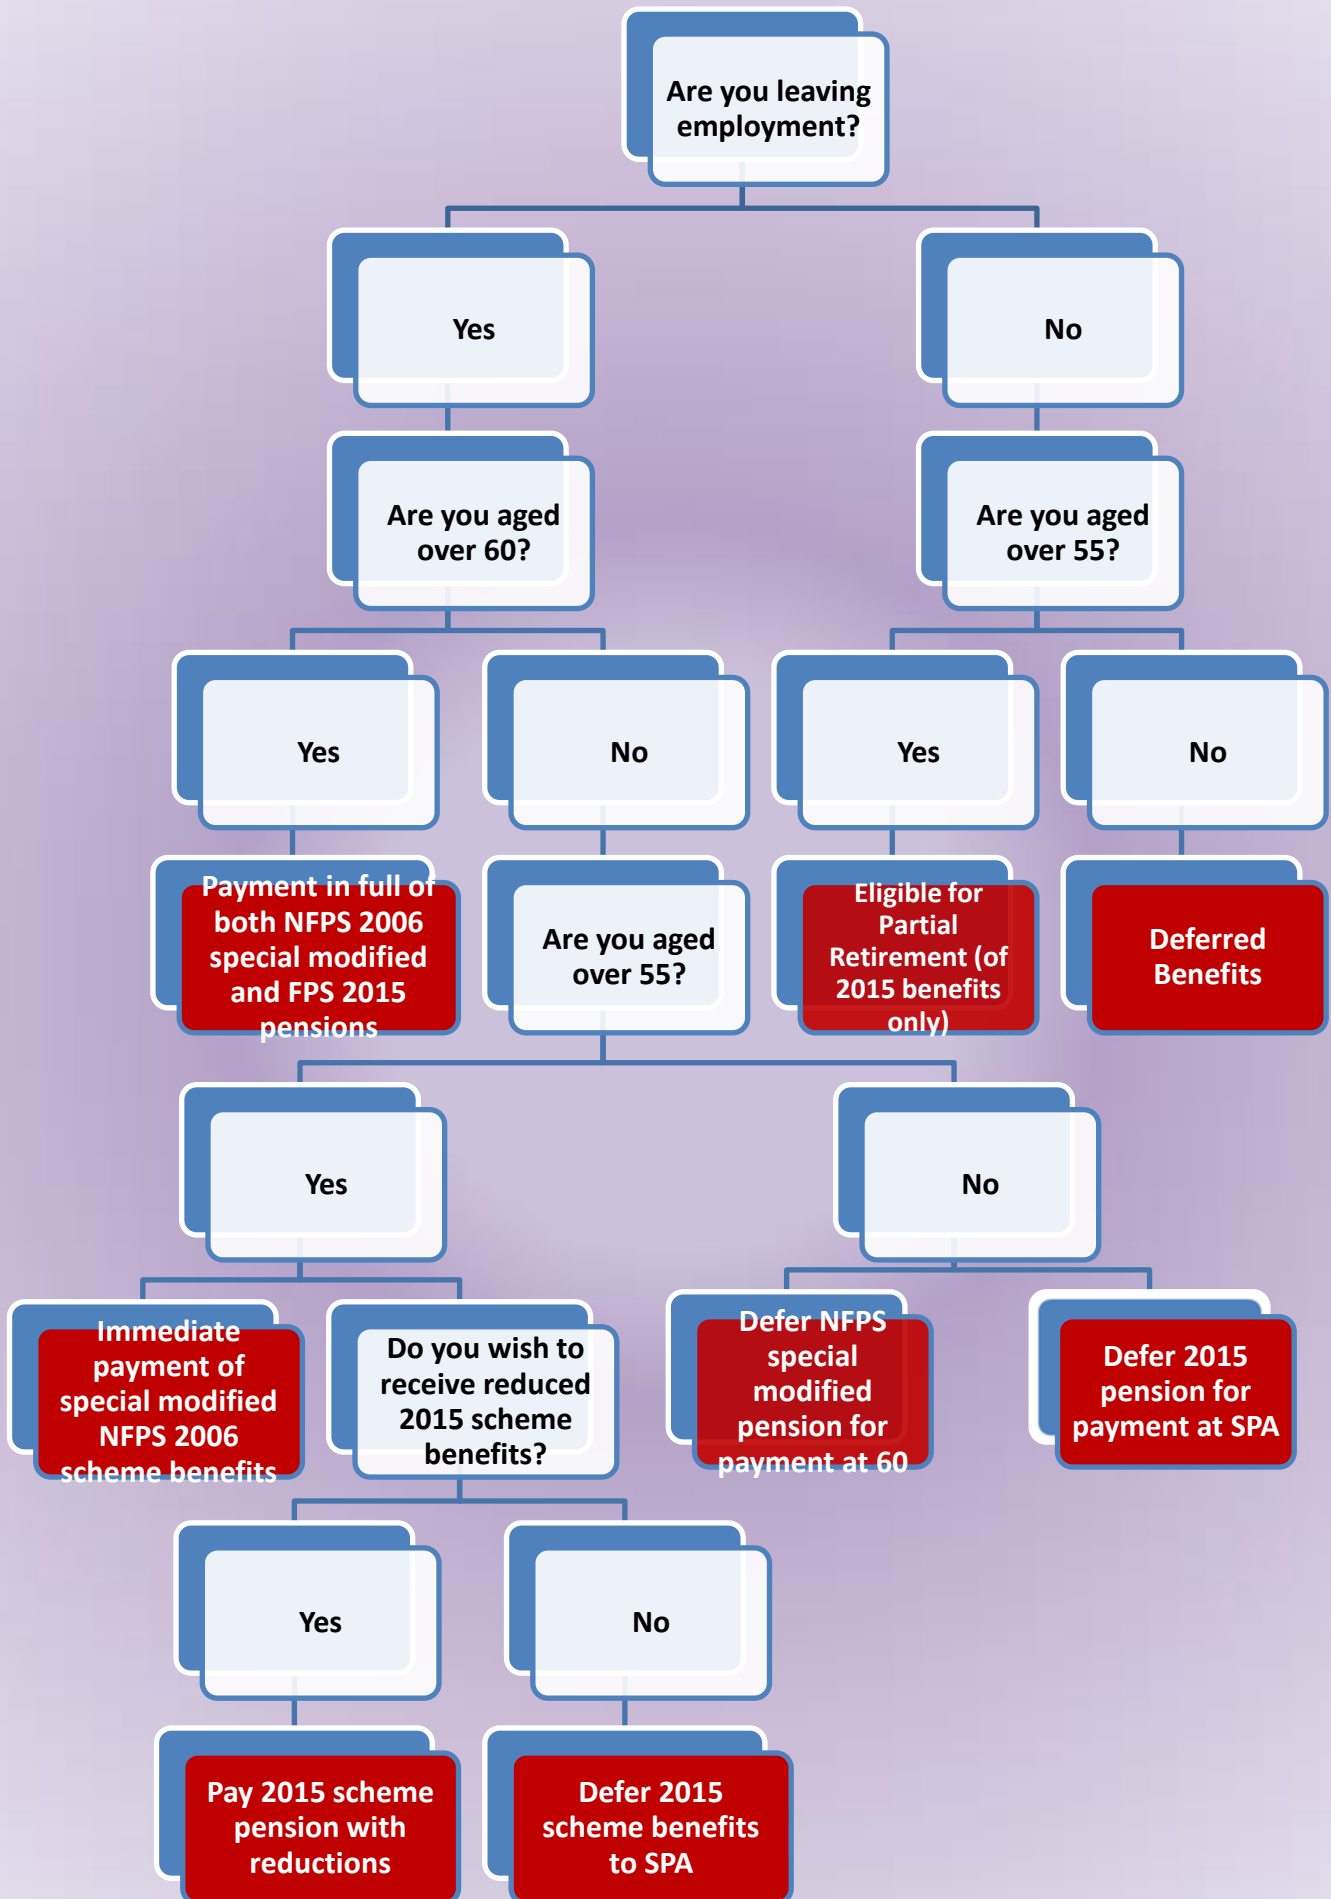

Special Modified Scheme - Retirement Decision Tree

Firefighters' Pension Scheme